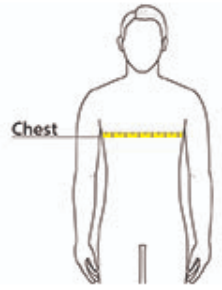

## Size Chart

	XS	S	M	L	XL	2XL	3XL	4XL
Chest	32-34	35-37	38-40	41-43	44-46	47-49	50-53	54-57

---

## How To Measure

### Chest

Measure under the arm and around the fullest part of the chest with arms down, keeping tape horizontal.